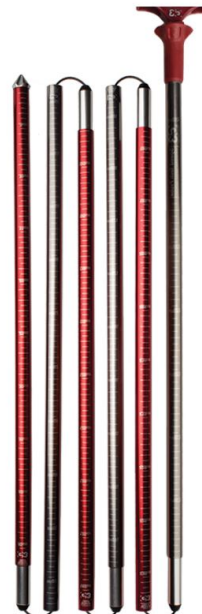

WIN

Prize #1, Genuine Guide Gear – VIA Ski Poles - \$94 Value

**Designed for the Backcountry
REMOVABLE STRAP**

- Comfortable, adjustable, yoke -shaped polypropylene fabric strap
- Removable - Easily removable strap for backcountry skiing or tree skiing
- Form-Fitting - Material wraps and supports the hand, and evenly distributes weight across your palm

QUICKFLICK UTILITY TAB

Flick your binding risers or buckles with ease. Also aids in precise pole plants. Hard plastic eyelet yields one of 2 attachment points for drying gloves or attaching tent lines

Prize #2, Genuine Guide Gear – Speed Tech Probe - \$84 Value

AVALANCHE SAFETY

Completely redesigned with G3's new quick deploy mechanism, Carbon Speed TECH avalanche probes are designed for those looking for the strongest, most durable, lightweight equipment available.

240 CARBON SPEED TECH SL:

- The 240cm length is new for this season
- SL mechanism utilizes lightweight cord
- Coated stainless steel cable to prevent corrosion
- Improved cable durability due to bigger holes in speed cones