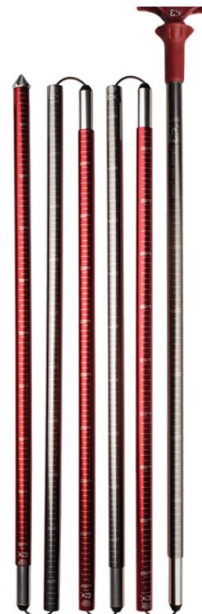

WIN

Prize #1, Genuine Guide Gear – VIA Ski Poles - \$94 Value

Designed for the Backcountry REMOVABLE STRAP

- Comfortable, adjustable, yoke -shaped polypropylene fabric strap
- Removable - Easily removable strap for backcountry skiing or tree skiing
- Form-Fitting - Material wraps and supports the hand, and evenly distributes weight across your palm

QUICKFLICK UTILITY TAB

Flick your binding risers or buckles with ease. Also aids in precise pole plants. Hard plastic eyelet yields one of 2 attachment points for drying gloves or attaching tent lines

Prize #2, Genuine Guide Gear – Speed Tech Probe - \$84 Value

AVALANCHE SAFETY

Completely redesigned with G3's new quick deploy mechanism, Carbon Speed TECH avalanche probes are designed for those looking for the strongest, most durable, lightweight equipment available.

240 CARBON SPEED TECH SL:

- The 240cm length is new for this season
- SL mechanism utilizes lightweight cord
- Coated stainless steel cable to prevent corrosion
- Improved cable durability due to bigger holes in speed cones