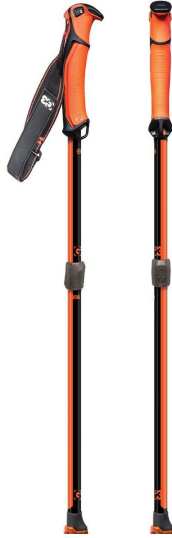

WIN

Prize #1, Genuine Guide Gear – VIA Ski Poles - \$94 Value

Designed for the Backcountry REMOVABLE STRAP

- Comfortable, adjustable, yoke -shaped polypropylene fabric strap
- Removable - Easily removable strap for backcountry skiing or tree skiing
- Form-Fitting - Material wraps and supports the hand, and evenly distributes weight across your palm

QUICKFLICK UTILITY TAB

Flick your binding risers or buckles with ease. Also aids in precise pole plants. Hard plastic eyelet yields one of 2 attachment points for drying gloves or attaching tent lines

Prize #2, Genuine Guide Gear – Speed Tech Probe - \$84 Value

AVALANCHE SAFETY

Completely redesigned with G3's new quick deploy mechanism, Carbon Speed TECH avalanche probes are designed for those looking for the strongest, most durable, lightweight equipment available.

240 CARBON SPEED TECH SL:

- The 240cm length is new for this season
- SL mechanism utilizes lightweight cord
- Coated stainless steel cable to prevent corrosion
- Improved cable durability due to bigger holes in speed cones